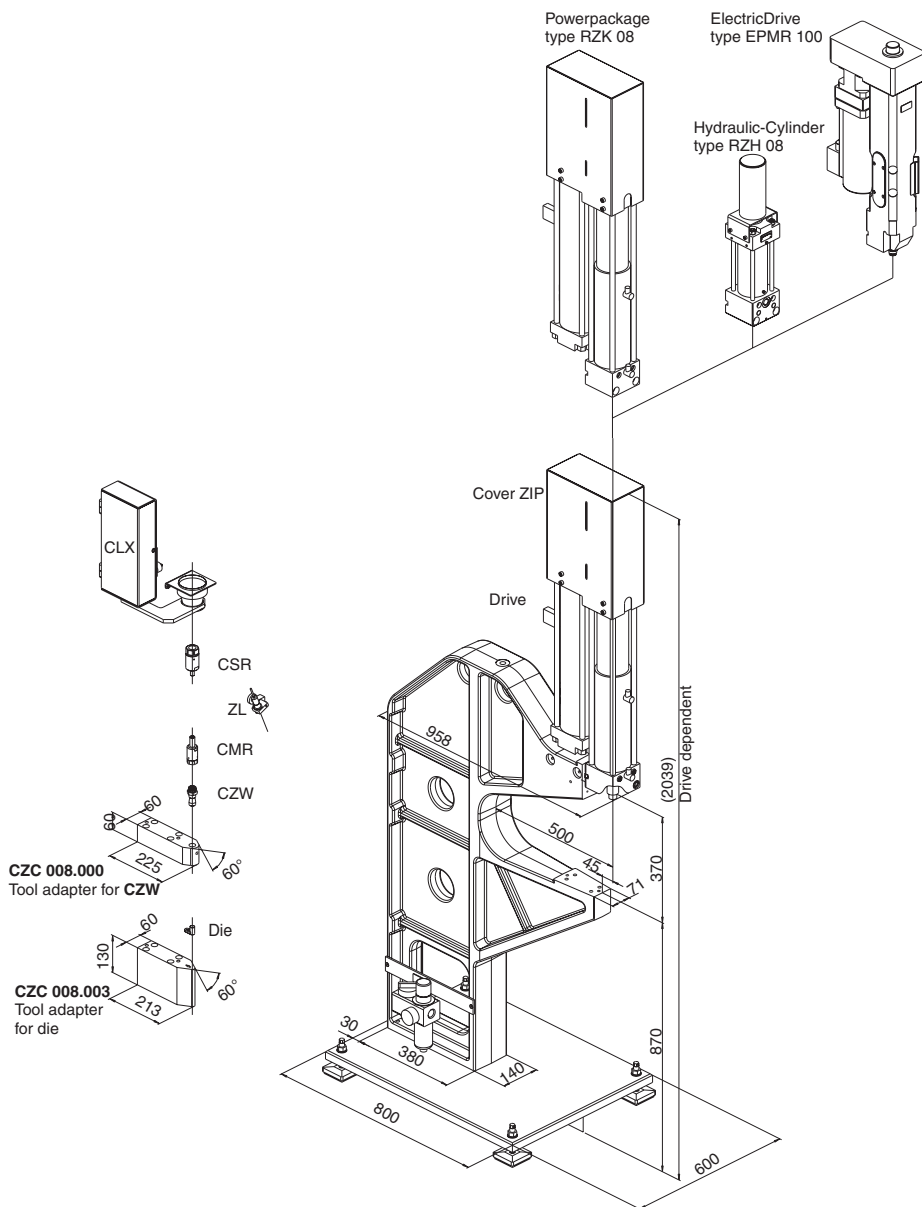

## Series CEC

Picture shows:  
Stable economical cast iron  
construction with large working area.

### Example: press CEC

consisting of:

- CEC..... TOX®-Press
- Drive ..... TOX®-Powerpackage  
RZK/RZH/RZS/EPMR
- CLX ..... safety device (see page 16)
- STE ..... safety control
- CSR..... punch stripper
- CZP ..... fixture
- CMR ..... die stripper
- CZW ..... fixture
- CZC..... fixture

### Additional Accessories

- ZL ..... target feature with light spot  
(see page 16)