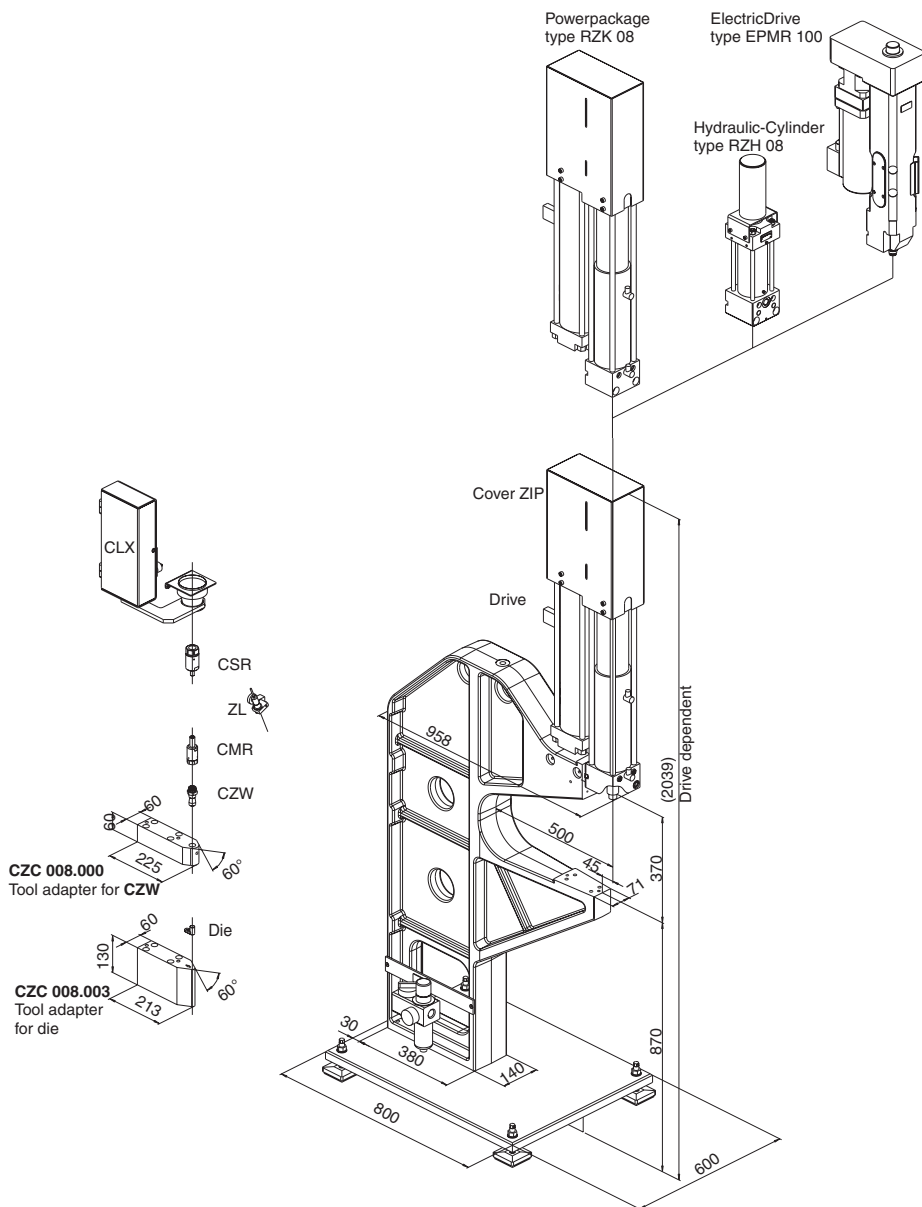

C-frame presses

Series CEC

Picture shows:
Stable economical cast iron construction with large working area.

Example: press CEC

consisting of:

- CEC..... TOX®-Press
- Drive TOX®-Powerpackage
RZK/RZH/RZS/EPMR
- CLX safety device (see page 16)
- STE safety control
- CSR..... punch stripper
- CZP fixture
- CMR die stripper
- CZW fixture
- CZC..... fixture

Additional Accessories

- ZL target feature with light spot
(see page 16)

TOX®-Press CEC

order number	max. press force kN	TOX®-Powerpackage
CEC 008.100	84	RZK 08

All press frames can be adapted to the transport possibilities.